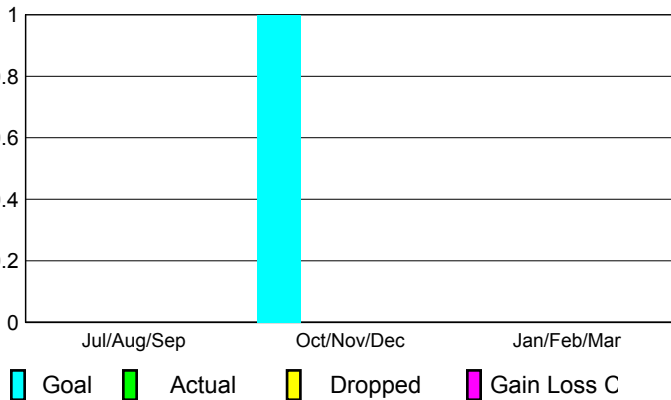

2009-2010 GMT Quarterly Report for District (or Undistricted) **District 20 R1**

GMT: **ED J LECIUS**

Location: **NEW YORK**

GMT CA: **1**

CLUBS

Club Results
2009-2010

Clubs
2008-2009

Month	New Club Goal	Actual New Clubs	Actual Dropped Clubs	Gain/Loss of Clubs	Gain/Loss of Clubs
Jul/Aug/Sep	0	0	0	0	0
Oct/Nov/Dec	1	0	0	0	1
Jan/Feb/Mar	0	0	0	0	0
Totals	1	0	0	0	1

Club Results 2009-2010

Goal, New, Dropped, Gain/Loss

MEMBERSHIP

Membership Results
2009-2010

Membership
2008-2009

Month	Net Memb Goal	Actual New Memb	Actual Dropped Memb	Gain/Loss of Memb	Gain/Loss of Memb
Jul/Aug/Sep	8	10	-23	-13	-2
Oct/Nov/Dec	30	22	-24	-2	17
Jan/Feb/Mar	12	17	-24	-7	16
Totals	50	49	-71	-22	31