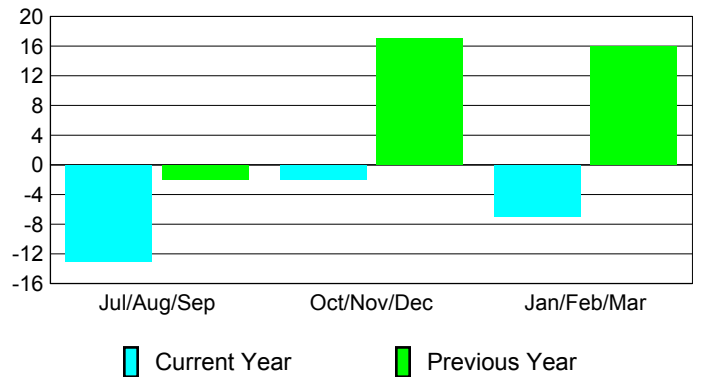

Club Results 2009-2010

Goal, New, Dropped, Gain/Loss

MEMBERSHIP

Membership Results
2009-2010

Membership
2008-2009

Month	Net Memb Goal	Actual New Memb	Actual Dropped Memb	Gain/Loss of Memb	Gain/Loss of Memb
Jul/Aug/Sep	8	10	-23	-13	-2
Oct/Nov/Dec	30	22	-24	-2	17
Jan/Feb/Mar	12	17	-24	-7	16
Totals	50	49	-71	-22	31

Membership Results 2009-2010

Goal, New, Dropped, Gain/Loss

Comparison of Club Gain/Loss

Current Year Compared to the Previous Year

Comparison of Membership Gain/Loss

Current Year Compared to the Previous Year

YTD Status Quo Clubs 2009-2010

Status Quo Clubs Compared to Status Quo Members

Gender Comparison 2009-2010