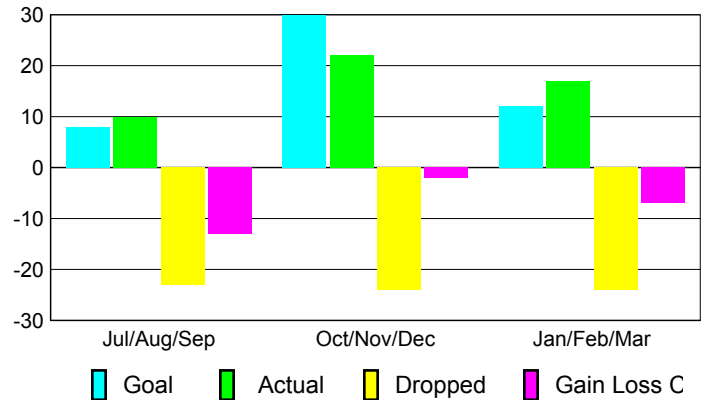

2009-2010 GMT Quarterly Report for District (or Undistricted) **District 20 R1**

GMT: **ED J LECIUS**

Location: **NEW YORK**

GMT CA: **1**

CLUBS

Club Results
2009-2010

Clubs
2008-2009

Month	New Club Goal	Actual New Clubs	Actual Dropped Clubs	Gain/Loss of Clubs	Gain/Loss of Clubs
Jul/Aug/Sep	0	0	0	0	0
Oct/Nov/Dec	1	0	0	0	1
Jan/Feb/Mar	0	0	0	0	0
Totals	1	0	0	0	1

Club Results 2009-2010

Goal, New, Dropped, Gain/Loss

MEMBERSHIP

Membership Results
2009-2010

Membership
2008-2009

Month	Net Memb Goal	Actual New Memb	Actual Dropped Memb	Gain/Loss of Memb	Gain/Loss of Memb
Jul/Aug/Sep	8	10	-23	-13	-2
Oct/Nov/Dec	30	22	-24	-2	17
Jan/Feb/Mar	12	17	-24	-7	16
Totals	50	49	-71	-22	31

Membership Results 2009-2010

Goal, New, Dropped, Gain/Loss

Comparison of Club Gain/Loss

Current Year Compared to the Previous Year

Comparison of Membership Gain/Loss

Current Year Compared to the Previous Year